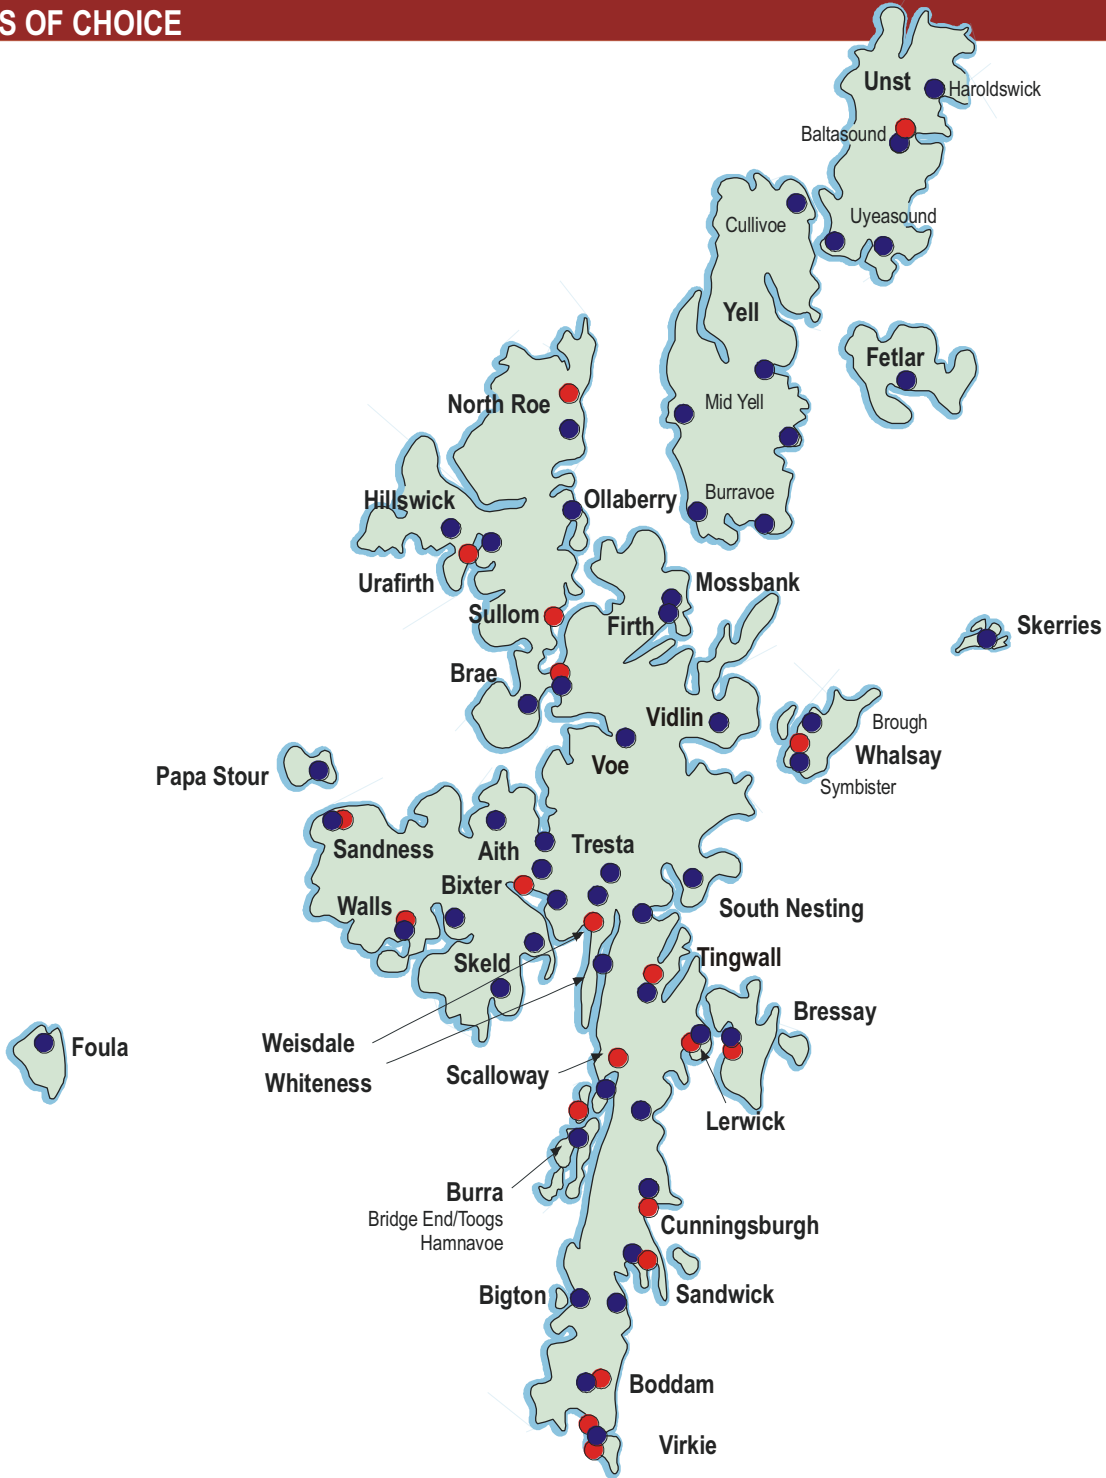

AREAS OF CHOICE

SIC Area Groupings

- North Isles
- Central
- Whalsay & Skerries
- Lerwick & Bressay
- North
- South
- West
- Low Demand Housing

● SIC Properties

● Hjalmland Properties