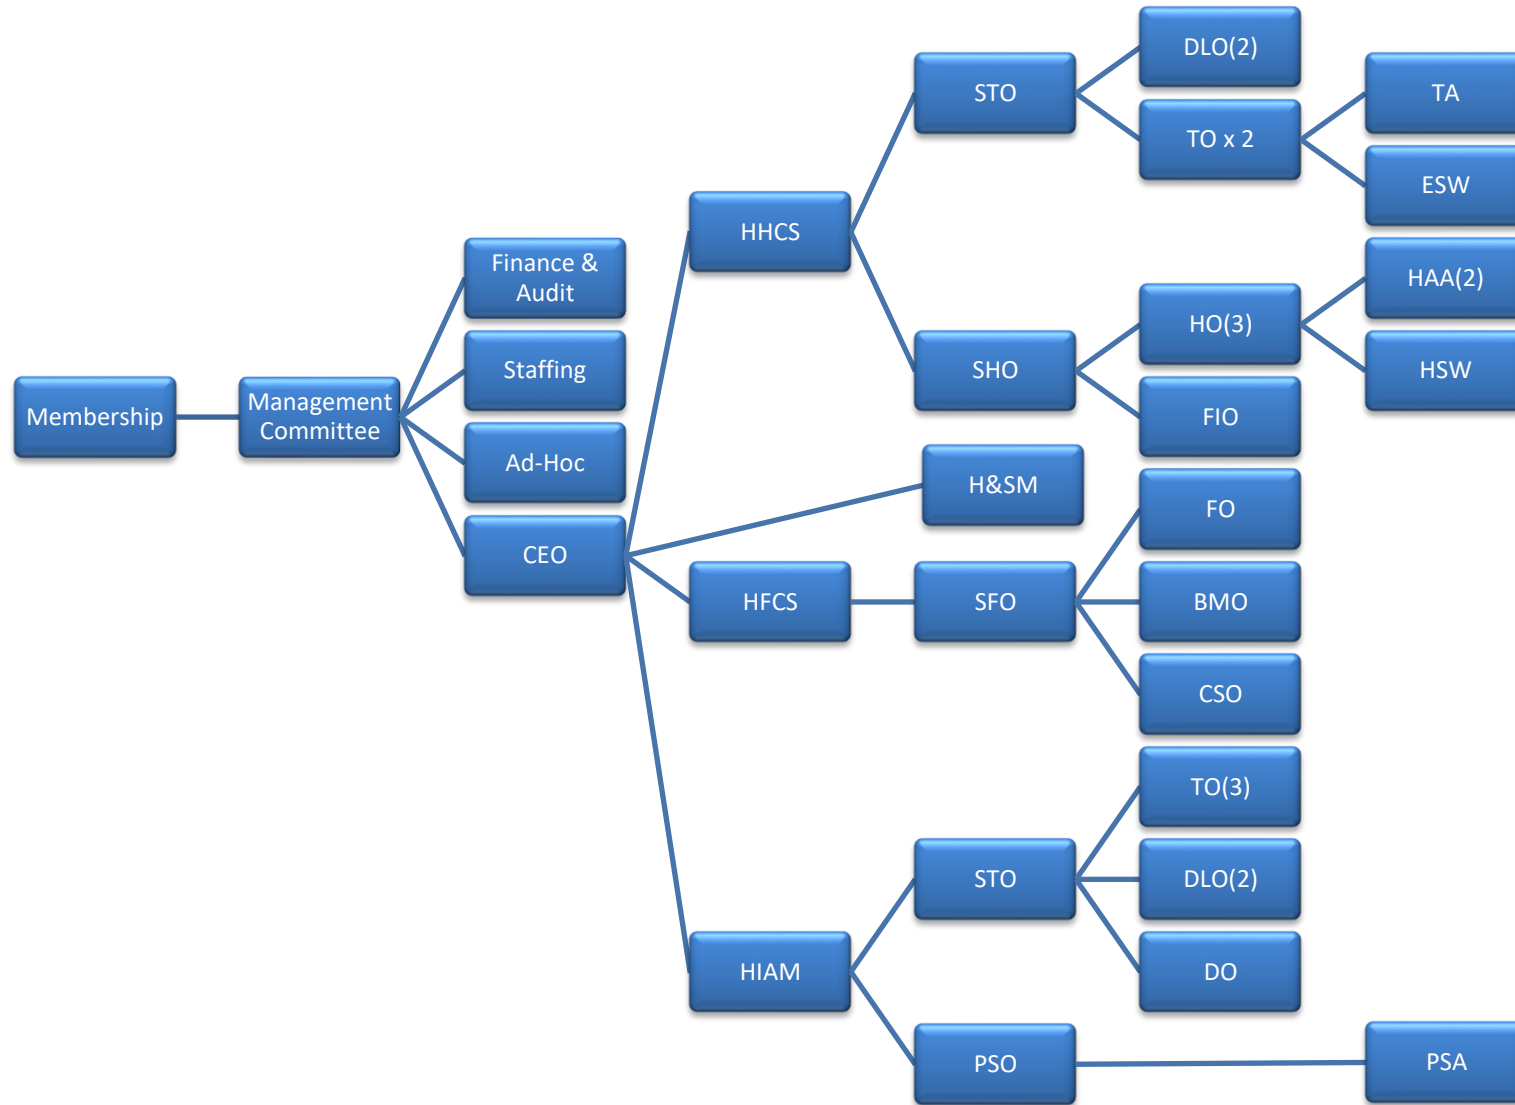

The Organisational Chart

Chart Code	Post
CEO	Chief Executive
H&SM	Health & Safety Manager
HHCS	Head of Housing and Customer Services
SHO	Senior Housing Officer
HO	Housing Officer
HO	Housing Officer
HO	Housing Officer
FIO	Financial Inclusion Officer
HSW	Housing Support Worker
HAA	Housing Admin Assistant
HAA	Housing Admin Assistant
STO	Senior Technical Officer
TO	Technical Officer
TO	Technical Officer
TA	Technical Admin Assistant
DLO	Direct Labour Worker
DLO	Direct Labour Worker
ESW	Estate Support Worker
HIAM	Head of Investment and Asset Management
STO	Senior Technical Officer
TO	Technical Officer
TO	Technical Officer
DO	Development Officer
PSO	Property Services Officer
PSA	Property Services Assistant
DLO	Direct Labour Worker
DLO	Direct Labour Worker
HFCS	Head of Finance and Corporate Services
SFO	Senior Finance Officer
FO	Finance Officer
BMO	Business Management Officer
CSO	Corporate Services Officer